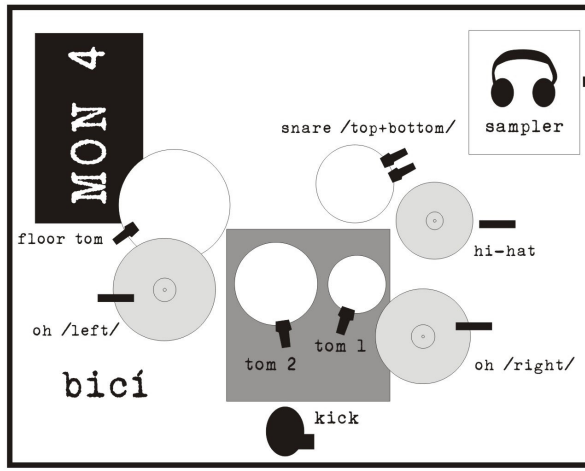

STAGE PLAN

220 V

GUITAR AMP.
1

gt. mic

220 V

jack 6,3 + D.I. box

220 V

bass line /XLR/

BASS AMP.

bass mic

voc gt.1

line /JACK 6,3+D.I. box/

MON 1

MON 1

220 V

voc bass

MON 2

MON 2

220 V

STAGE PLAN

UNPLUGGED

voc gt.

gt. line D.I. box

MON 1

MON 1

220 V

voc bass

bass line D.I. box

MON 2

MON 2

220 V